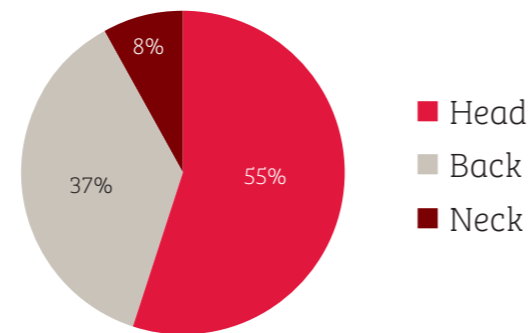

### Why cows groom

Grooming is natural behaviour and it removes itchy spots on cow's skin. It is shown that cows mostly groom hard or difficult to reach places like head, back (tail) and neck. Normally in a barn cows groom on concrete walls and sharp edges which can be dangerous. Therefore it is important that cows have a safe place to groom. A cow brush is a perfect tool for cows to satisfy their grooming needs. It is safe, helps to reduce stress and keeps the coat clean. Research has shown that with the brush cows are grooming 3 times more and 6 times longer than without.

Figure 1. From research Georg; Totschek, 2001

Grooming at a brush also helps to increase milk production. Reason – less stress, more relaxed and active cows walk more visiting the feed fence more frequently which results in higher feed intake.